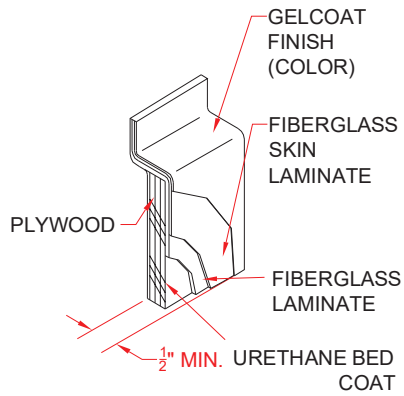

ASSEMBLY VIEW - N.T.S.

ELEVATION - SCALE $\frac{3}{8}'' = 1'-0''$

PRODUCT SPECIFICATIONS:

- Two-piece wall surround shall be constructed of gelcoat/fiberglass with full integral plywood backing in the walls
- Rough-In: Stud opening +1/4" -0" Nominal Dimensions.

PRODUCT INFORMATION:

- Accessories: Factory installed, unless prone to damage during installation/shipping. Polished chrome/satin stainless standard, others available.
- Colors: White as standard, others to match any major fixture manufacturer, also available with sprayable solid surface in many colors

ACCESSORIES:

- INSTALLED BY OTHERS:
- Grab bar
 - Curtain and rod

NOTES:

NOTICE OF LIMITATION:

Architectural Products for Barrier Free Living

www.barrierfree.org (877) 717-7027

We reserve the right to make revisions without notice in the design of fixtures or in packaging unless this right has specifically been waived at the time the order is accepted.

DETAIL A - WALL SECTION