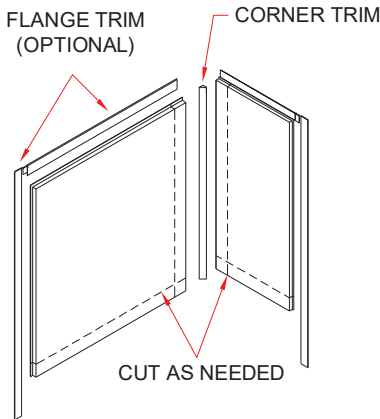

MODEL: 2DWSU6036

UNIVERSAL WALL SURROUND SYSTEM

Remodeler

PERSPECTIVE VIEW - N.T.S.
MODEL SHOWN HERE AS:
RIGHT HAND

TOP VIEW - SCALE $\frac{3}{8}'' = 1'-0''$

Features:

- Universal two-piece gelcoat/fiberglass tub wall surround with corner trim
- May be trimmed to fit a variety of tub sizes
- "Diamond Tile" wall finish, white (standard)
- Integral full wood backing for strength and unlimited accessory placement
- The authentic look of ceramic tile without the grout

ASSEMBLY VIEW - N.T.S.

ELEVATION - SCALE $\frac{3}{8}'' = 1'-0''$

PRODUCT SPECIFICATIONS:

- Two-piece wall surround shall be constructed of gelcoat/fiberglass with full integral plywood backing in the walls
- Rough-In: Stud opening +1/4" -0" Nominal Dimensions.