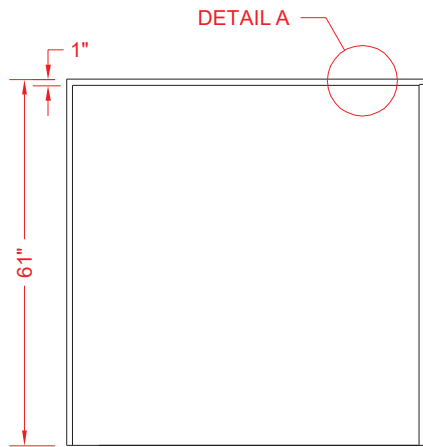

MODEL: 2DWSU6036

UNIVERSAL WALL SURROUND SYSTEM

Remodeler

PERSPECTIVE VIEW - N.T.S.
MODEL SHOWN HERE AS:
RIGHT HAND

TOP VIEW - SCALE $\frac{3}{8}'' = 1'-0''$

Features:

- Universal two-piece gelcoat/fiberglass tub wall surround with corner trim
- May be trimmed to fit a variety of tub sizes
- "Diamond Tile" wall finish, white (standard)
- Integral full wood backing for strength and unlimited accessory placement
- The authentic look of ceramic tile without the grout

ASSEMBLY VIEW - N.T.S.

ELEVATION - SCALE $\frac{3}{8}'' = 1'-0''$

PRODUCT SPECIFICATIONS:

- Two-piece wall surround shall be constructed of gelcoat/fiberglass with full integral plywood backing in the walls
- Rough-In: Stud opening +1/4" -0" Nominal Dimensions.