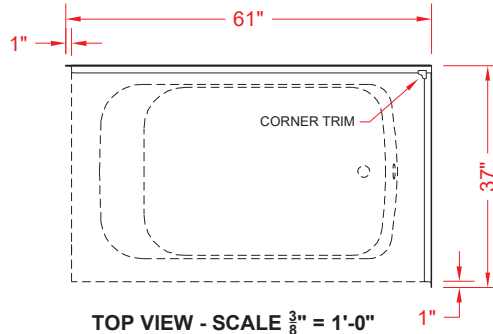

MODEL: 2DWSU6036

UNIVERSAL WALL SURROUND SYSTEM

Remodeler

PERSPECTIVE VIEW - N.T.S.
MODEL SHOWN HERE AS:
RIGHT HAND

TOP VIEW - SCALE $\frac{3}{8}'' = 1'-0''$

Features:

- Universal two-piece gelcoat/fiberglass tub wall surround with corner trim
- May be trimmed to fit a variety of tub sizes
- "Diamond Tile" wall finish, white (standard)
- Integral full wood backing for strength and unlimited accessory placement
- The authentic look of ceramic tile without the grout

ASSEMBLY VIEW - N.T.S.

ELEVATION - SCALE $\frac{3}{8}'' = 1'-0''$

PRODUCT SPECIFICATIONS:

- Two-piece wall surround shall be constructed of gelcoat/fiberglass with full integral plywood backing in the walls
- Rough-In: Stud opening +1/4" -0" Nominal Dimensions.