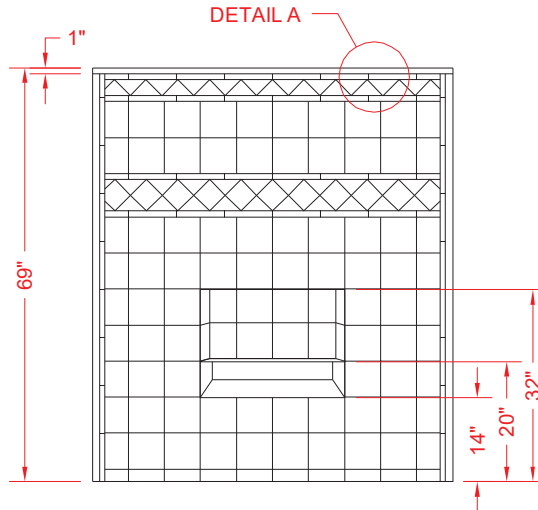

# Remodeler

PERSPECTIVE VIEW - N.T.S.

TOP VIEW - SCALE  $\frac{3}{8}'' = 1'-0''$

ASSEMBLY VIEW - N.T.S.

FRONT ELEVATION - SCALE:  $\frac{3}{8}'' = 1'-0''$

### PRODUCT SPECIFICATIONS:

- Three-piece wall surround shall be constructed of gelcoat/fiberglass with full integral plywood backing in the walls
- Door opening 57" x 67-3/4"
- Rough-In: Stud opening +1/4" -0" Nominal Dimensions.
- C.S.I. FORMAT SPECIFICATION TEXT AVAILABLE