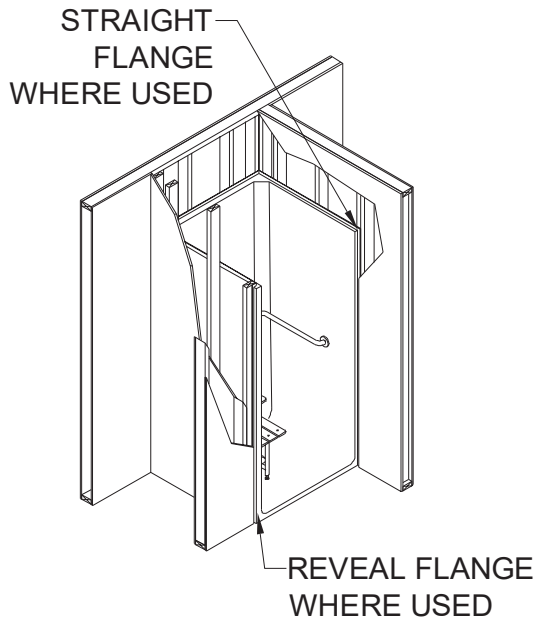

DETAIL C - SCALE N.T.S.
TYPICAL FRAMING DETAIL