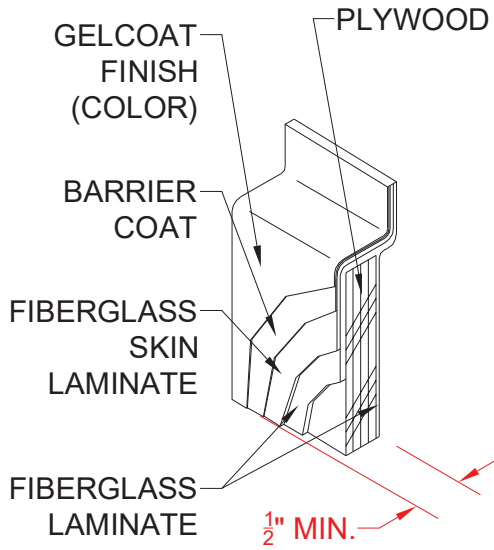

### PRODUCT SPECIFICATIONS:

- Three-piece wall surround shall be constructed of gelcoat/fiberglass with full integral plywood backing in the walls
- Door opening 57" x 67-3/4"
- Rough-In: Stud opening +1/4" -0" Nominal Dimensions.
- C.S.I. FORMAT SPECIFICATION TEXT AVAILABLE

### NOTICE OF LIMITATION:

Architectural Products for Barrier Free Living

www.barrierfree.org (877) 717-7027

We reserve the right to make revisions without notice in the design of fixtures or in packaging unless this right has specifically been waived at the time the order is accepted.

# Remodeler

DETAIL A - SCALE N.T.S.  
WALL SECTION DETAIL

DETAIL B - SCALE N.T.S.  
WALL JOINT DETAIL

DETAIL C - SCALE N.T.S.  
TYPICAL FRAMING DETAIL