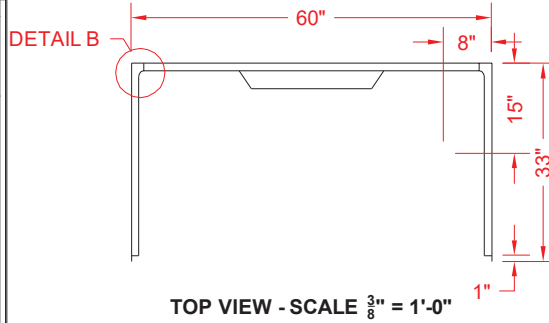

# Remodeler

PERSPECTIVE VIEW - N.T.S.

TOP VIEW - SCALE  $\frac{3}{8}'' = 1'-0''$

ASSEMBLY VIEW - N.T.S.

FRONT ELEVATION - SCALE:  $\frac{3}{8}'' = 1'-0''$

### PRODUCT SPECIFICATIONS:

- Three-piece wall surround shall be constructed of gelcoat/fiberglass with full integral plywood backing in the walls
- Door opening 57" x 67-3/4"
- Rough-In: Stud opening +1/4" -0" Nominal Dimensions.
- C.S.I. FORMAT SPECIFICATION TEXT AVAILABLE