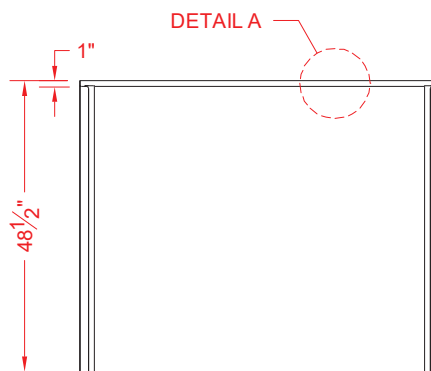

MODEL: 3DWSU6030

UNIVERSAL WALL SURROUND SYSTEM

Remodeler

PERSPECTIVE VIEW - N.T.S.

TOP VIEW - SCALE $\frac{3}{8}'' = 1'-0''$

Features:

- Universal three-piece gelcoat/fiberglass tub wall surround with corner trim
- May be trimmed to fit a variety of tub sizes
- "Diamond Tile" wall finish, white (standard)
- Integral full wood backing for strength and unlimited accessory placement
- The authentic look of ceramic tile without the grout

ASSEMBLY VIEW - N.T.S.

ELEVATION - SCALE $\frac{3}{8}'' = 1'-0''$

PRODUCT SPECIFICATIONS:

- Three-piece wall surround shall be constructed of gelcoat/fiberglass with full integral plywood backing in the walls
- Rough-In: Stud opening +1/4" -0" Nominal Dimensions.