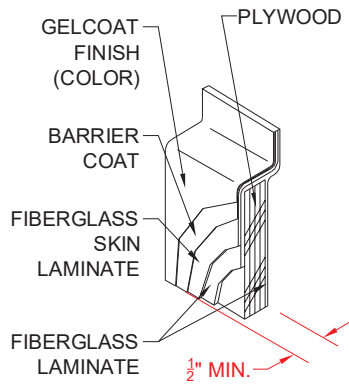

ASSEMBLY VIEW - N.T.S.

ELEVATION - SCALE $\frac{3}{8}'' = 1'-0''$

PRODUCT SPECIFICATIONS:

- Three-piece wall surround shall be constructed of gelcoat/fiberglass with full integral plywood backing in the walls
- Rough-In: Stud opening +1/4" -0" Nominal Dimensions.

PRODUCT INFORMATION:

- Accessories: Factory installed, unless prone to damage during installation/shipping. Polished chrome/satin stainless standard, others available.
- Colors: White as standard, others to match any major fixture manufacturer, also available with sprayable solid surface in many colors

ACCESSORIES:

- INSTALLED BY OTHERS:
- Grab bar
 - Curtain and rod

NOTES:

NOTICE OF LIMITATION:

Architectural Products for Barrier Free Living

www.barrierfree.org (877) 717-7027

We reserve the right to make revisions without notice in the design of fixtures or in packaging unless this right has specifically been waived at the time the order is accepted.

DETAIL A - WALL SECTION