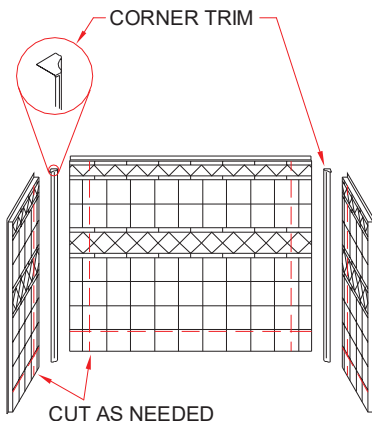

MODEL: 3DWSU6030

UNIVERSAL WALL SURROUND SYSTEM

Remodeler

PERSPECTIVE VIEW - N.T.S.

TOP VIEW - SCALE $\frac{3}{8}'' = 1'-0''$

Features:

- Universal three-piece gelcoat/fiberglass tub wall surround with corner trim
- May be trimmed to fit a variety of tub sizes
- "Diamond Tile" wall finish, white (standard)
- Integral full wood backing for strength and unlimited accessory placement
- The authentic look of ceramic tile without the grout

ASSEMBLY VIEW - N.T.S.

ELEVATION - SCALE $\frac{3}{8}'' = 1'-0''$

PRODUCT SPECIFICATIONS:

- Three-piece wall surround shall be constructed of gelcoat/fiberglass with full integral plywood backing in the walls
- Rough-In: Stud opening +1/4" -0" Nominal Dimensions.