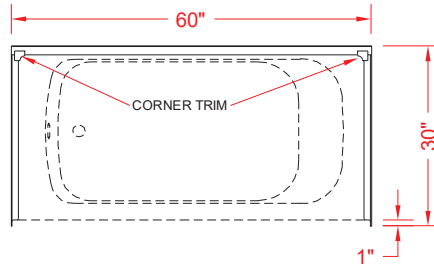

MODEL: 3DWSU6030

UNIVERSAL WALL SURROUND SYSTEM

Remodeler

PERSPECTIVE VIEW - N.T.S.

TOP VIEW - SCALE $\frac{3}{8}'' = 1'-0''$

Features:

- Universal three-piece gelcoat/fiberglass tub wall surround with corner trim
- May be trimmed to fit a variety of tub sizes
- "Diamond Tile" wall finish, white (standard)
- Integral full wood backing for strength and unlimited accessory placement
- The authentic look of ceramic tile without the grout

ASSEMBLY VIEW - N.T.S.

ELEVATION - SCALE $\frac{3}{8}'' = 1'-0''$

PRODUCT SPECIFICATIONS:

- Three-piece wall surround shall be constructed of gelcoat/fiberglass with full integral plywood backing in the walls
- Rough-In: Stud opening +1/4" -0" Nominal Dimensions.