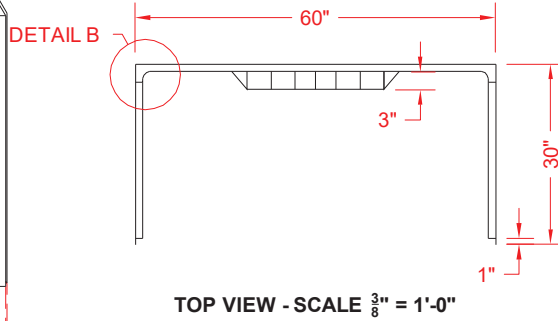

# Remodeler

PERSPECTIVE VIEW - N.T.S.

TOP VIEW - SCALE  $\frac{3}{8}'' = 1'-0''$

### PRODUCT SPECIFICATIONS:

- Three-piece wall surround shall be constructed of gelcoat/fiberglass with full integral plywood backing in the walls
- Rough-In: Stud opening +1/4" -0" Nominal Dimensions.