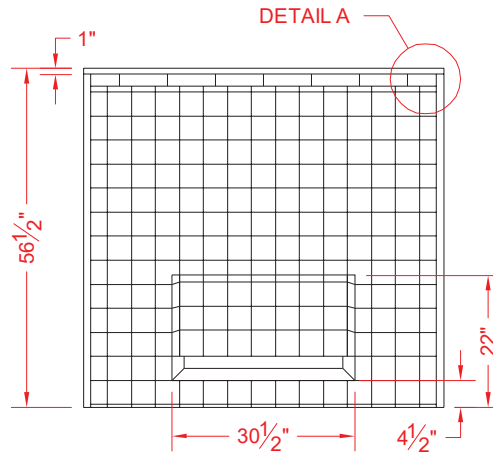

FRONT ELEVATION - SCALE: $\frac{3}{8}'' = 1'-0''$

* - SEE BACK FOR DETAIL SECTIONS

PRODUCT SPECIFICATIONS:

- -Three-piece wall surround shall be constructed of gelcoat/fiberglass with full integral plywood backing in the walls
- -Rough-In: Stud opening +1/4" -0" Nominal Dimensions.

C.S.I. FORMAT SPECIFICATION TEXT AVAILABLE

PRODUCT INFORMATION:

- -Accessories: Factory installed, unless prone to damage during installation/shipping. Polished chrome/satin stainless standard, others available.
- -Colors: White as standard, others to match any major fixture manufacturer, also available with sprayable solid surface in many colors

ACCESSORIES:

1. INSTALLED BY OTHERS:
2. -Grab bar
   - -Curtain and rod

CODES:

1. Designed and manufactured in compliance with the following standards and codes:
2. -A.N.S.I. Z124 1.2 Standards for Plastic Showers

NOTICE OF LIMITATION:

Architectural Products for Barrier Free Living

www.barrierfree.org

(877) 717-7027

We reserve the right to make revisions without notice in the design of fixtures or in packaging unless this right has specifically been waived at the time the order is accepted.