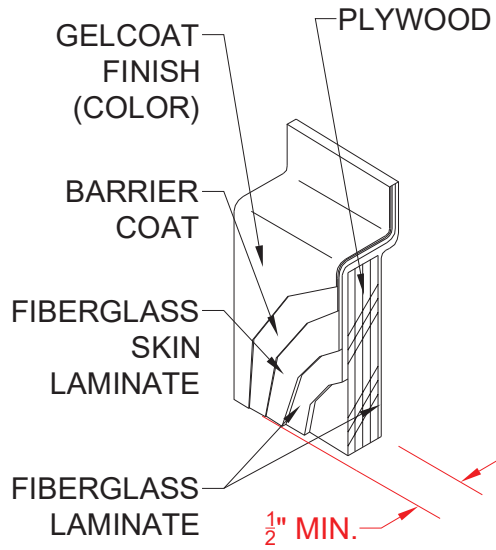

### PRODUCT SPECIFICATIONS:

- Three-piece wall surround shall be constructed of gelcoat/fiberglass with full integral plywood backing in the walls
- Rough-In: Stud opening +1/4" -0" Nominal Dimensions.

### NOTICE OF LIMITATION:

Architectural Products for Barrier Free Living

www.barrierfree.org

(877) 717-7027

We reserve the right to make revisions without notice in the design of fixtures or in packaging unless this right has specifically been waived at the time the order is accepted.

# Remodeler

DETAIL A - SCALE N.T.S.  
WALL SECTION DETAIL

DETAIL B - SCALE N.T.S.  
WALL SECTION DETAIL

DETAIL C - SCALE N.T.S.  
TYPICAL FRAMING DETAIL