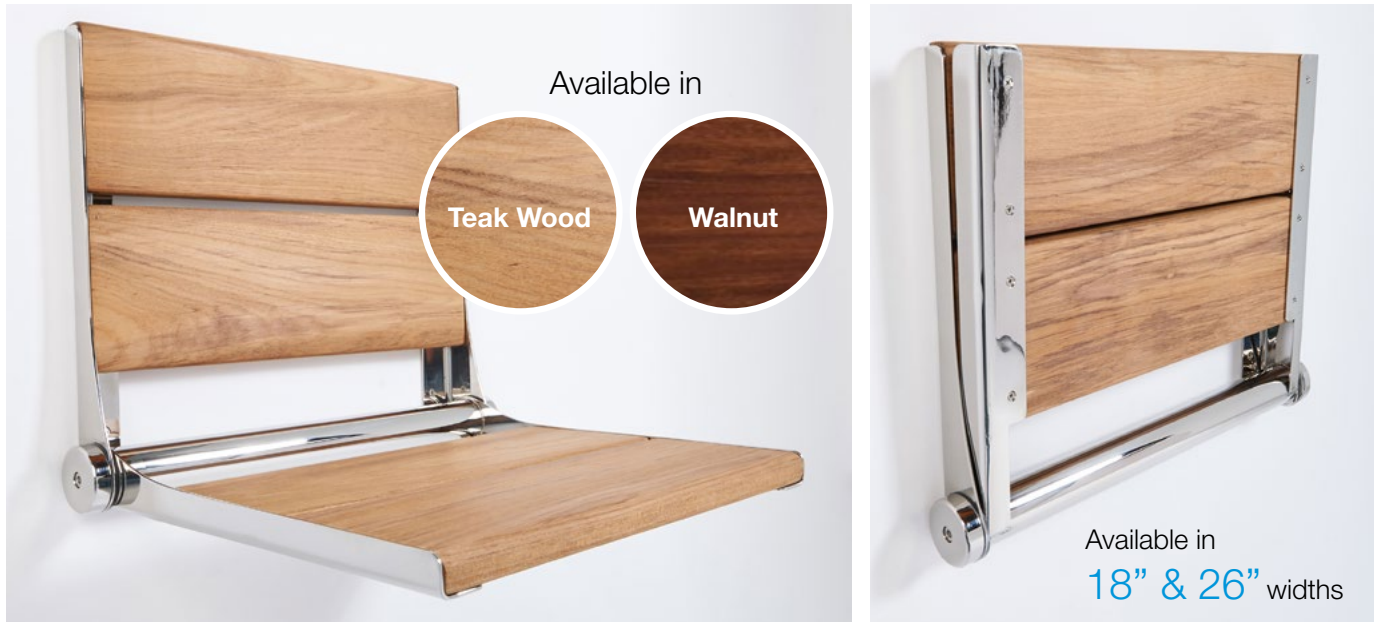

Shower with ease, comfort & security.

Now available in Teak Wood & Walnut.

Life Line continues with innovation into a designer world of exquisite Teak Wood & Walnut shower seats. South American teak wood & Walnut paired with a stainless steel framework, truly depicts the beautiful style of our CONTOUR SEATS. Our craftsmen hand select the Teak Wood & Walnut to ensure that the beauty of the seat remains throughout.

The **CONTOUR SEAT** is designed using the worlds most durable and most luxurious materials.

The stainless steel frame has been carefully crafted so that every line is smooth and subtle. Each component has been painstakingly developed to keep beauty and esthetics at the forefront. Furthermore these stainless steel frames are available in all of the Lifeline finishes. Allowing you to pair with other Lifeline items will assist in keeping your bathroom clean and consistent.

Available bracket finishes

Other finishes available upon request.

Polished chrome

Stainless steel

The Life Line Collection is a unique selection of products that will make your bathroom a much safer environment. Combined with simple installation, this makes our Life Line Collection the #1 choice for designers & remodelers.