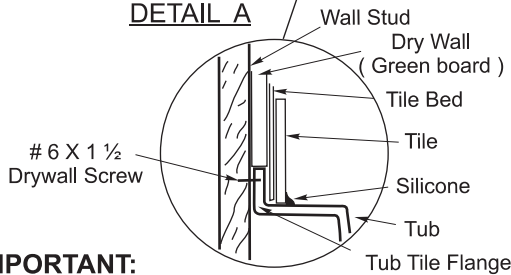

**HD Series Walk-in Bathtubs
Model 3260-D**

INSTALLATION DETAILS

(90 gal. Operating capacity)

DETAIL A

IMPORTANT:
Pre-drill and screw tub flange to studs.
Do Not force tub flange to studs, this will cause the tub door to leak