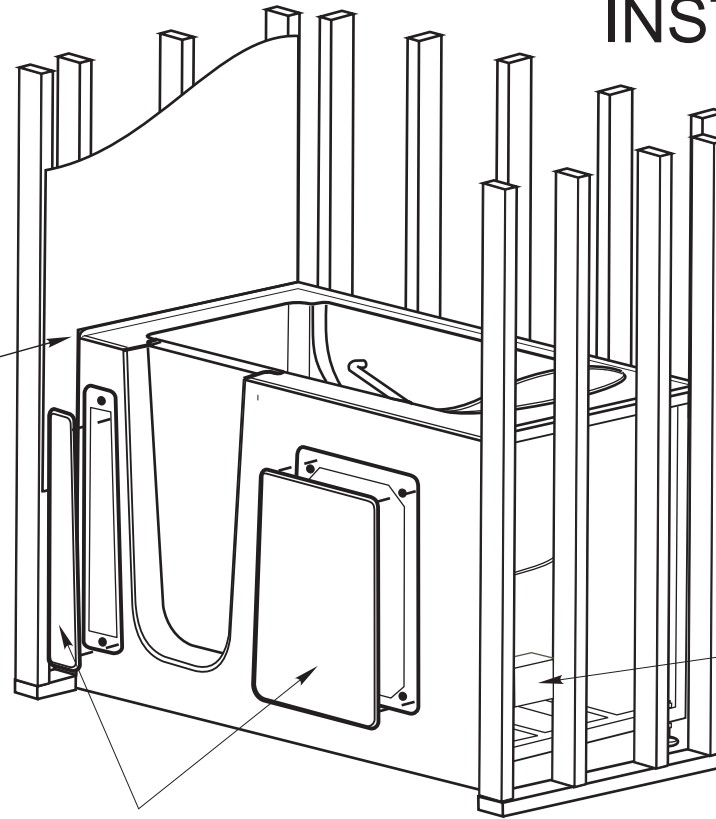

**HD Series Walk-in Bathtubs
Model 3260-D**

INSTALLATION DETAILS

(90 gal. Operating capacity)

DETAIL A

IMPORTANT:
Pre-drill and screw tub flange to studs.
Do Not force tub flange to studs, this will cause the tub door to leak