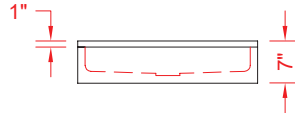

FRONT ELEVATION - SCALE: $\frac{3}{8}'' = 1'-0''$

PRODUCT SPECIFICATIONS:

- -One-piece shower pan shall be constructed of gelcoat/fiberglass
- -Rough-In: Stud opening +1/4" -0" Nominal Dimensions.

C.S.I. FORMAT SPECIFICATION TEXT AVAILABLE

PRODUCT INFORMATION:

- -Accessories: Factory installed, unless prone to damage during installation/shipping. Polished chrome/satin stainless standard, others available.
- -Colors: White as standard, others to match any major fixture manufacturer, also available with sprayable solid surface in many colors

ACCESSORIES:

1. INSTALLED BY OTHERS:
2. -Caulkless drain

CODES:

Does not meet International Plumbing Code or Uniform Plumbing Code
-A.N.S.I. Z1241.2 Standards for Plastic Bathtubs and Showers