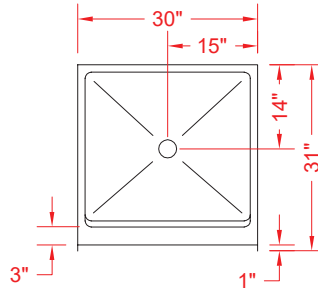

ALL ACCESSORIES OPTIONAL

PERSPECTIVE VIEW - N.T.S.

TOP VIEW - SCALE  $\frac{3}{8}'' = 1'-0''$

### Features:

- Gelcoat fiberglass shower pan
- No grout cleaning hassles
- No tiles to fall off

FRONT ELEVATION - SCALE:  $\frac{3}{8}'' = 1'-0''$

### PRODUCT SPECIFICATIONS:

- One-piece shower pan shall be constructed of gelcoat/fiberglass
- Rough-In: Stud opening +1/4" -0" Nominal Dimensions.

C.S.I. FORMAT SPECIFICATION TEXT AVAILABLE