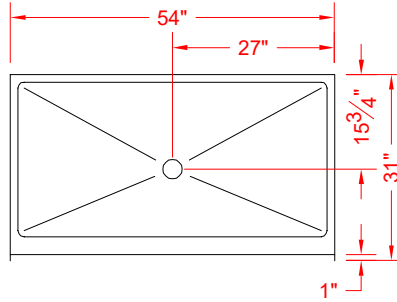

ALL ACCESSORIES OPTIONAL

PERSPECTIVE VIEW - N.T.S.

TOP VIEW - SCALE $\frac{3}{8}'' = 1'-0''$

Features:

- Gelcoat fiberglass shower pan
- No grout cleaning hassles
- No tiles to fall off
- Indexing pockets on sheetrock ledge can be filled at factory upon request

FRONT ELEVATION - SCALE: $\frac{3}{8}'' = 1'-0''$

PRODUCT SPECIFICATIONS:

- Single-piece shower pan shall be constructed of gelcoat/fiberglass
- Rough-In: Stud opening +1/4" -0" Nominal Dimensions.

C.S.I. FORMAT SPECIFICATION TEXT AVAILABLE