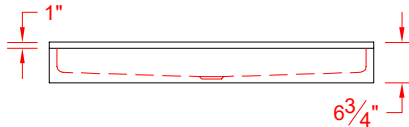

ALL ACCESSORIES OPTIONAL

PERSPECTIVE VIEW - N.T.S.

TOP VIEW - SCALE $\frac{3}{8}'' = 1'-0''$

Features:

- Gelcoat fiberglass shower pan
- No grout cleaning hassles
- No tiles to fall off
- Indexing pockets on sheetrock ledge can be filled at factory upon request

FRONT ELEVATION - SCALE: $\frac{3}{8}'' = 1'-0''$

PRODUCT SPECIFICATIONS:

- Single-piece shower pan shall be constructed of gelcoat/fiberglass
- Rough-In: Stud opening +1/4" -0" Nominal Dimensions.

C.S.I. FORMAT SPECIFICATION TEXT AVAILABLE