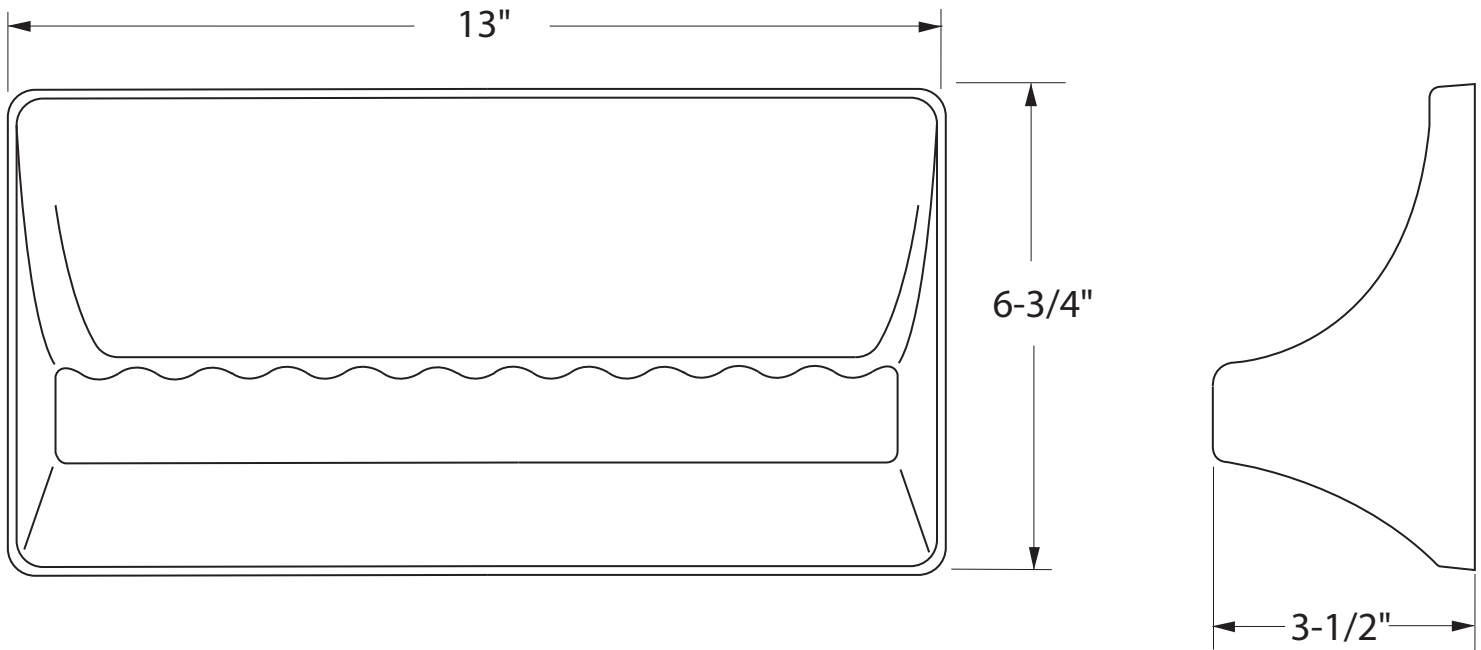

Barrier Free Architecturals
480 E Franklin Rd, #108, Meridian, ID 83646
1(877) 717-7027 or visit: www.barrierfree.org
EMAIL: info@barrierfree.org

Specifications

Soap Dish Surface Mount, Large

SMF-L

Specifications:

- Solid cast polyurethane
- Finish is gelcoat color matched to shower
- Installed with adhesive
- Joint is caulked at mating surface with shower wall