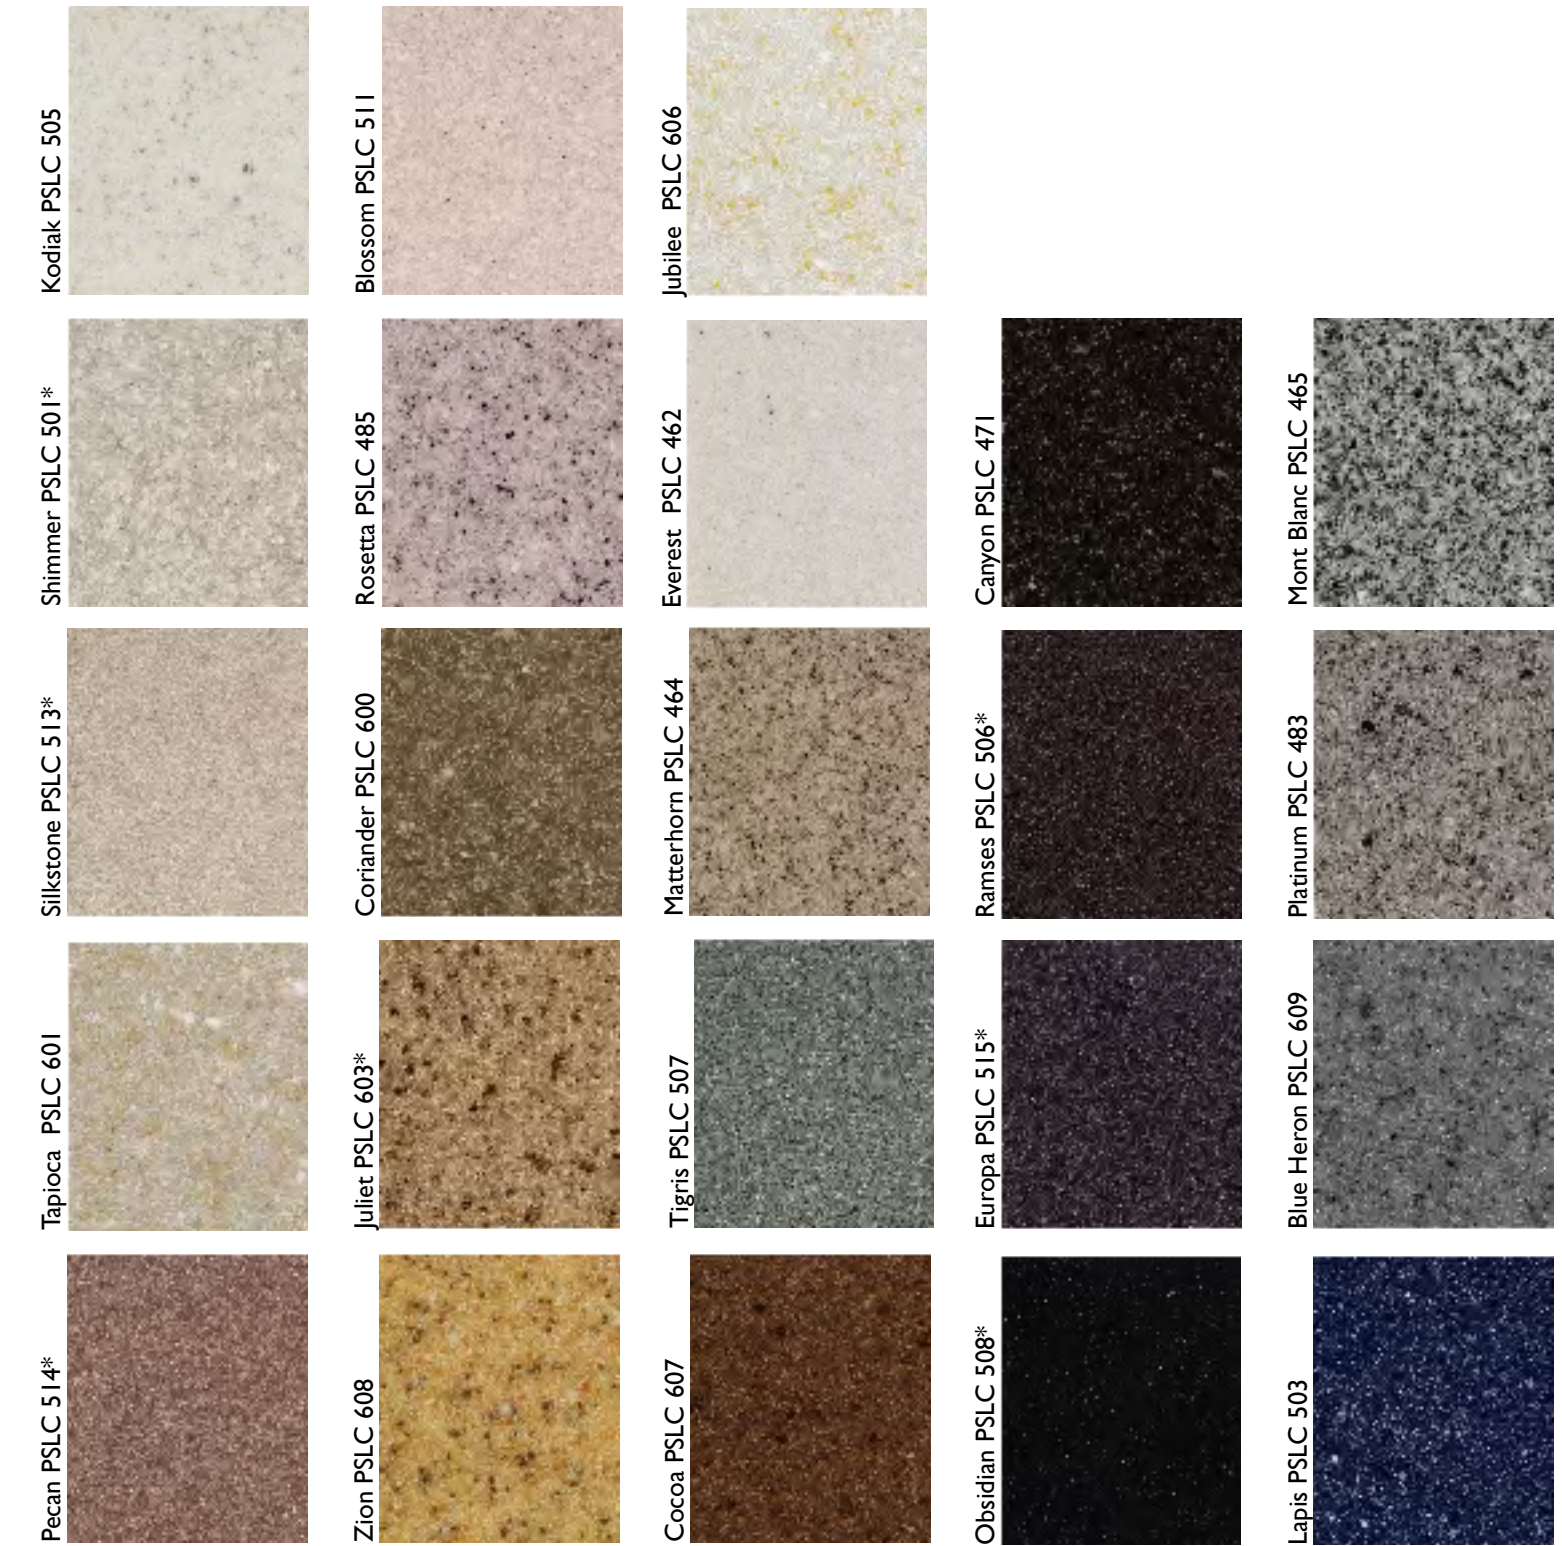

# Classic Design Series

Just as natural granite is made of grains from fine to course in appearance, Sprayable Solid Surface is as well. Sprayable Solid Surface is divided into two series — the Classic Design Series and the Premium Design Series. The Classic Design Series offers chips from fine to medium, while the Premium Design Series offers a mix of all chip sizes, including coarse. Regardless of the series, there are a wide variety of blends to select from.

# Premium Design Series

Colors are representational. For an accurate example of our colors, please contact us for a sample. Colors with an asterisk (\*) represent blends with a shimmer affect that might not be noticeable in the photograph.