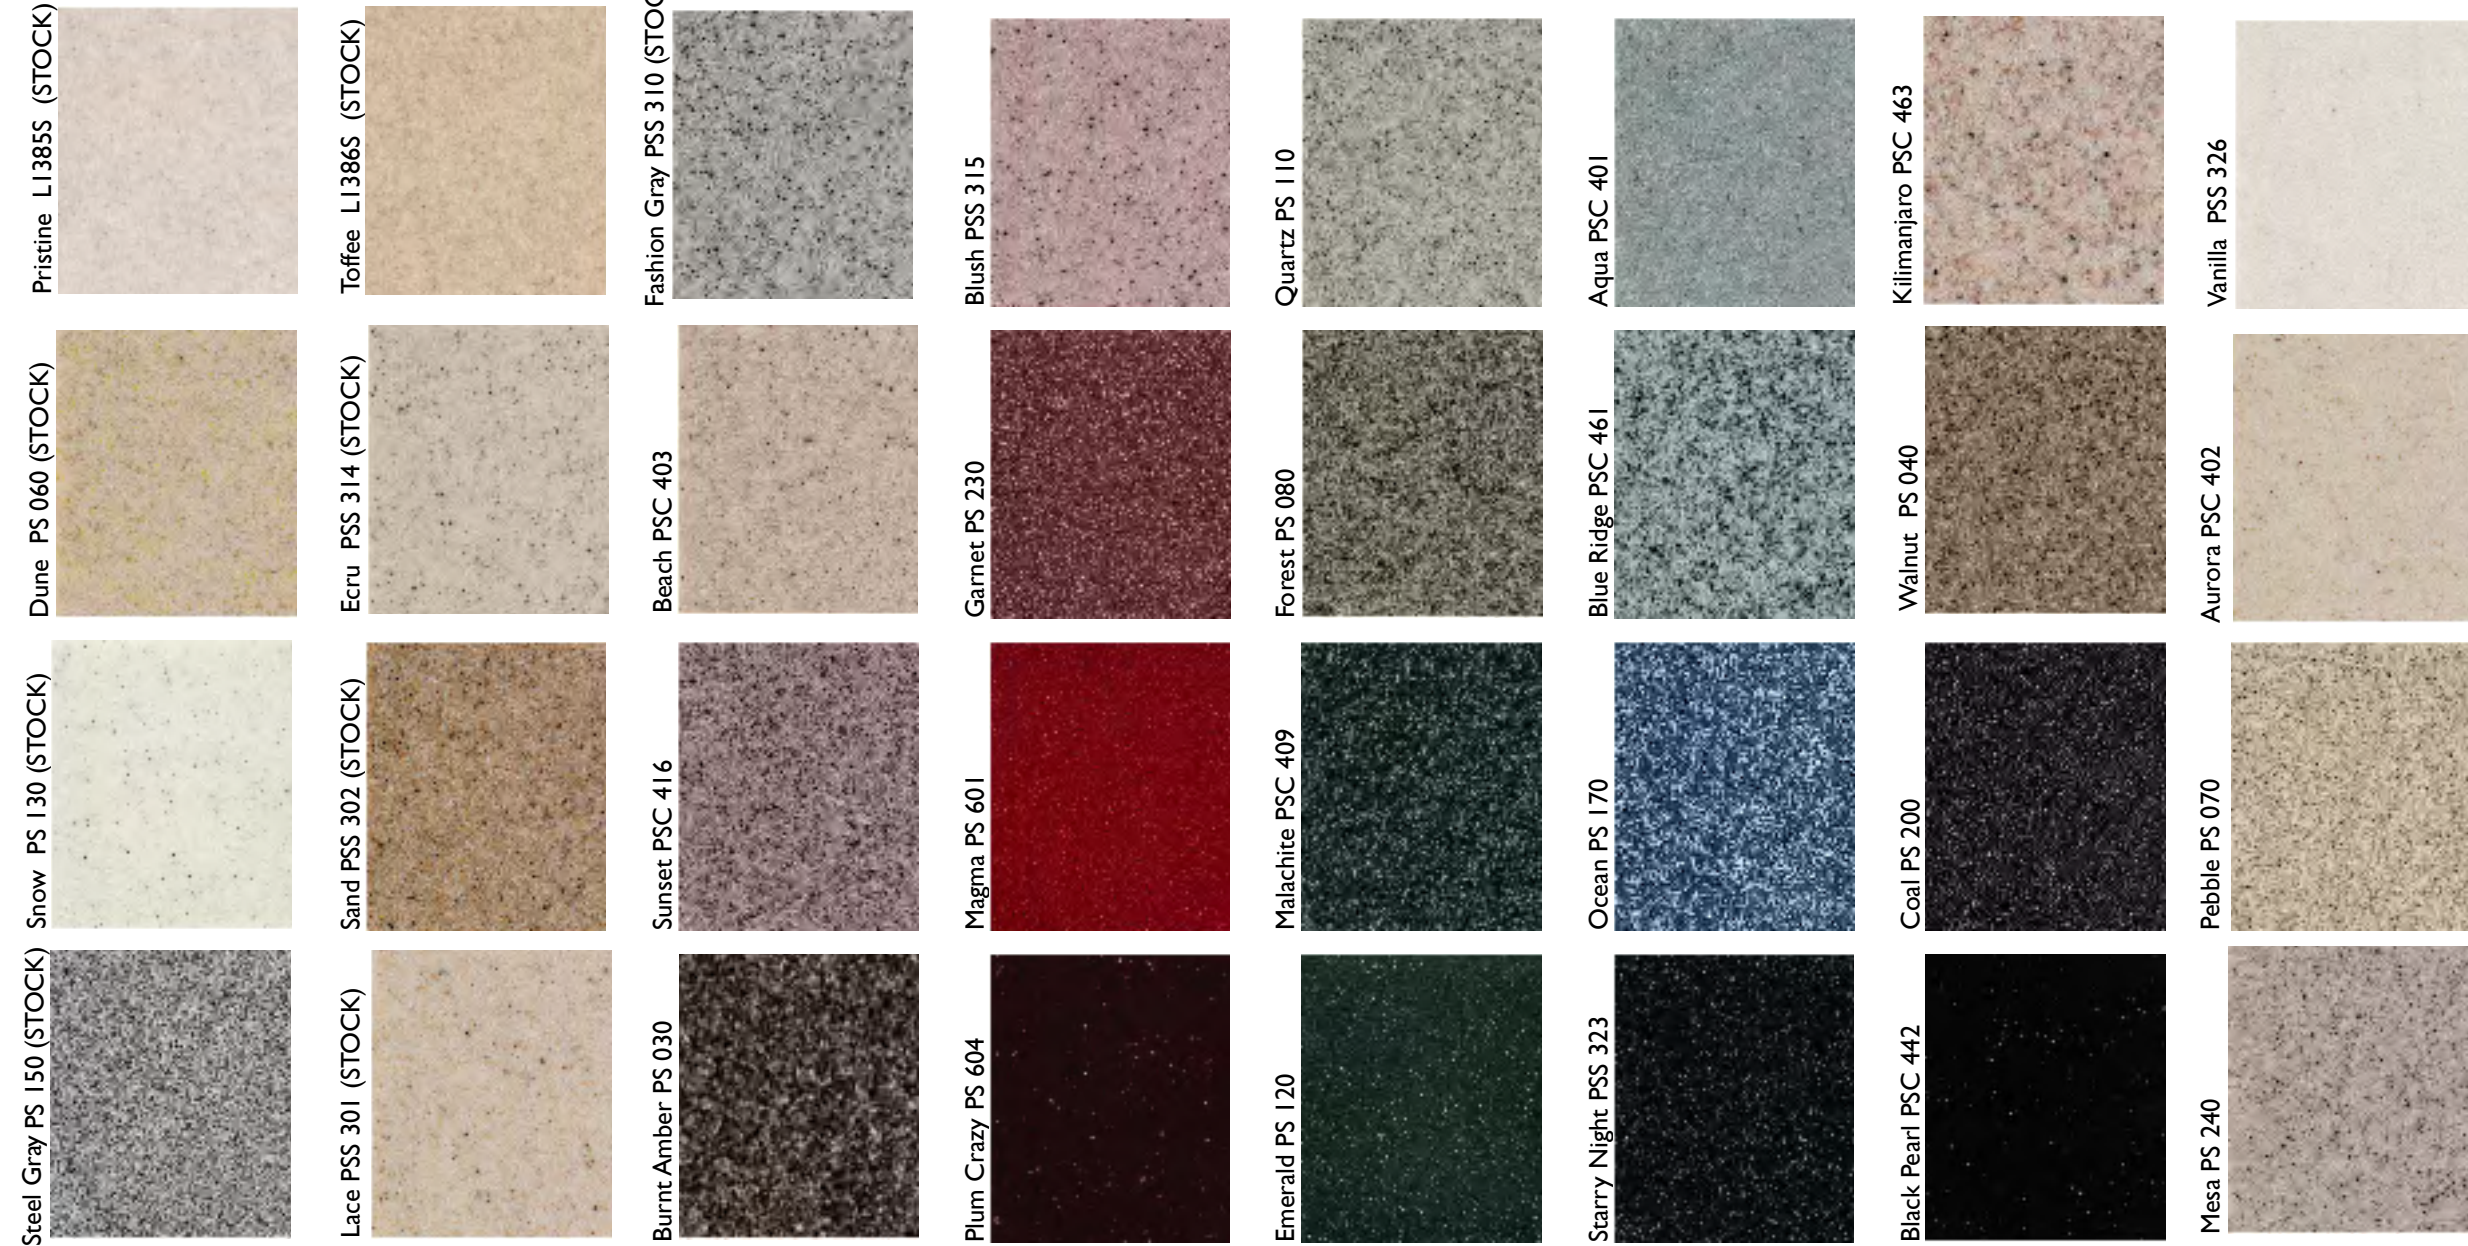

# Classic Design Series

Just as natural granite is made of grains from fine to course in appearance, Sprayable Solid Surface is as well. Sprayable Solid Surface is divided into two series — the Classic Design Series and the Premium Design Series. The Classic Design Series offers chips from fine to medium, while the Premium Design Series offers a mix of all chip sizes, including coarse. Regardless of the series, there are a wide variety of blends to select from.

# Premium Design Series

Colors are representational. For an accurate example of our colors, please contact us for a sample. Colors with an asterisk (\*) represent blends with a shimmer affect that might not be noticeable in the photograph.